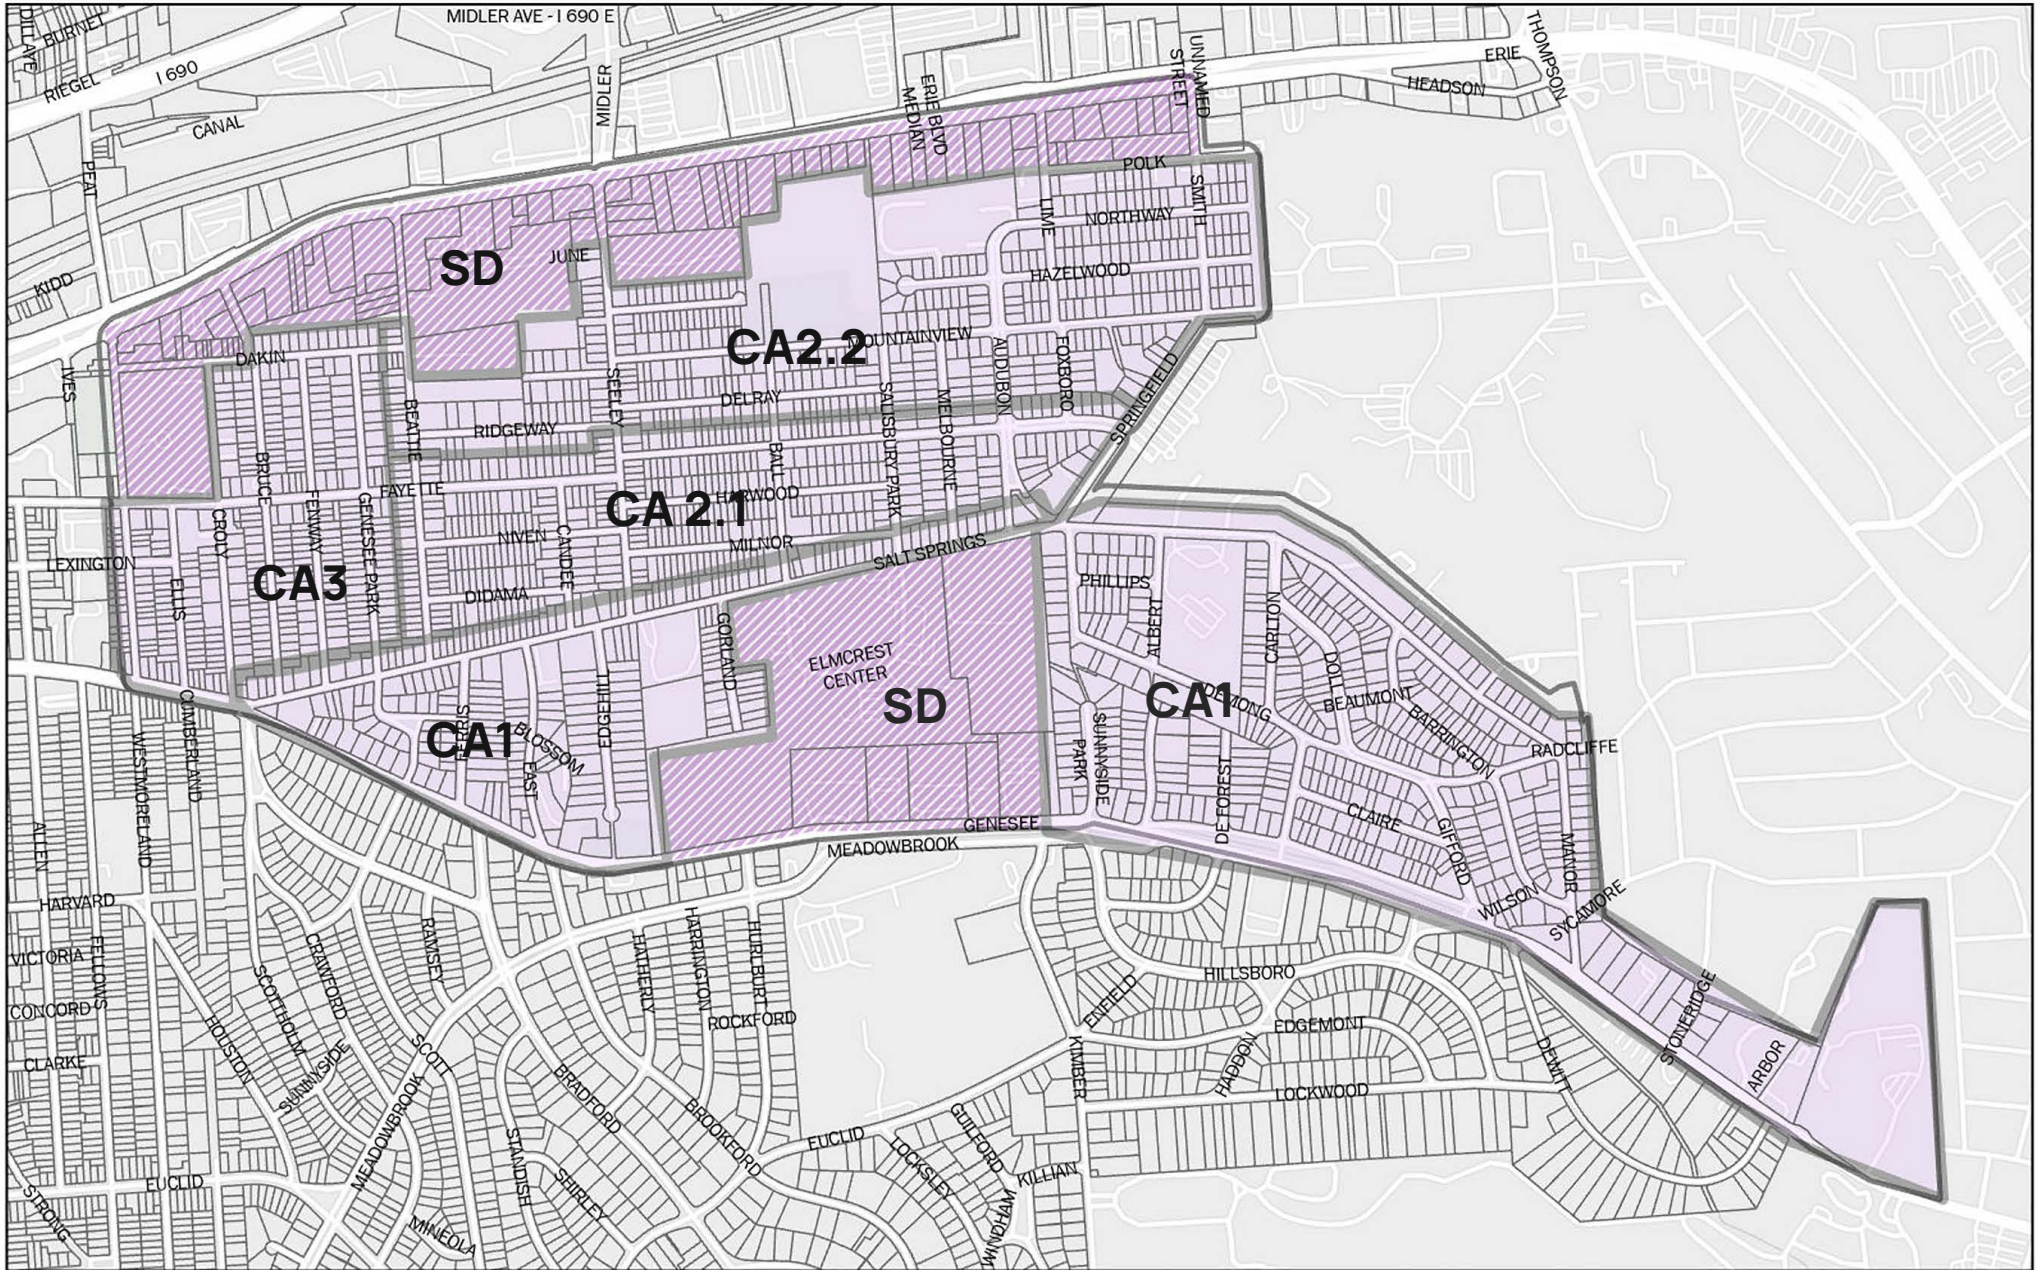

Syracuse Housing Strategy | Salt Springs Area Boundary

This map is based on current property records and is intended for planning purposes only.
MSCZPANSKI | 2026-04-08