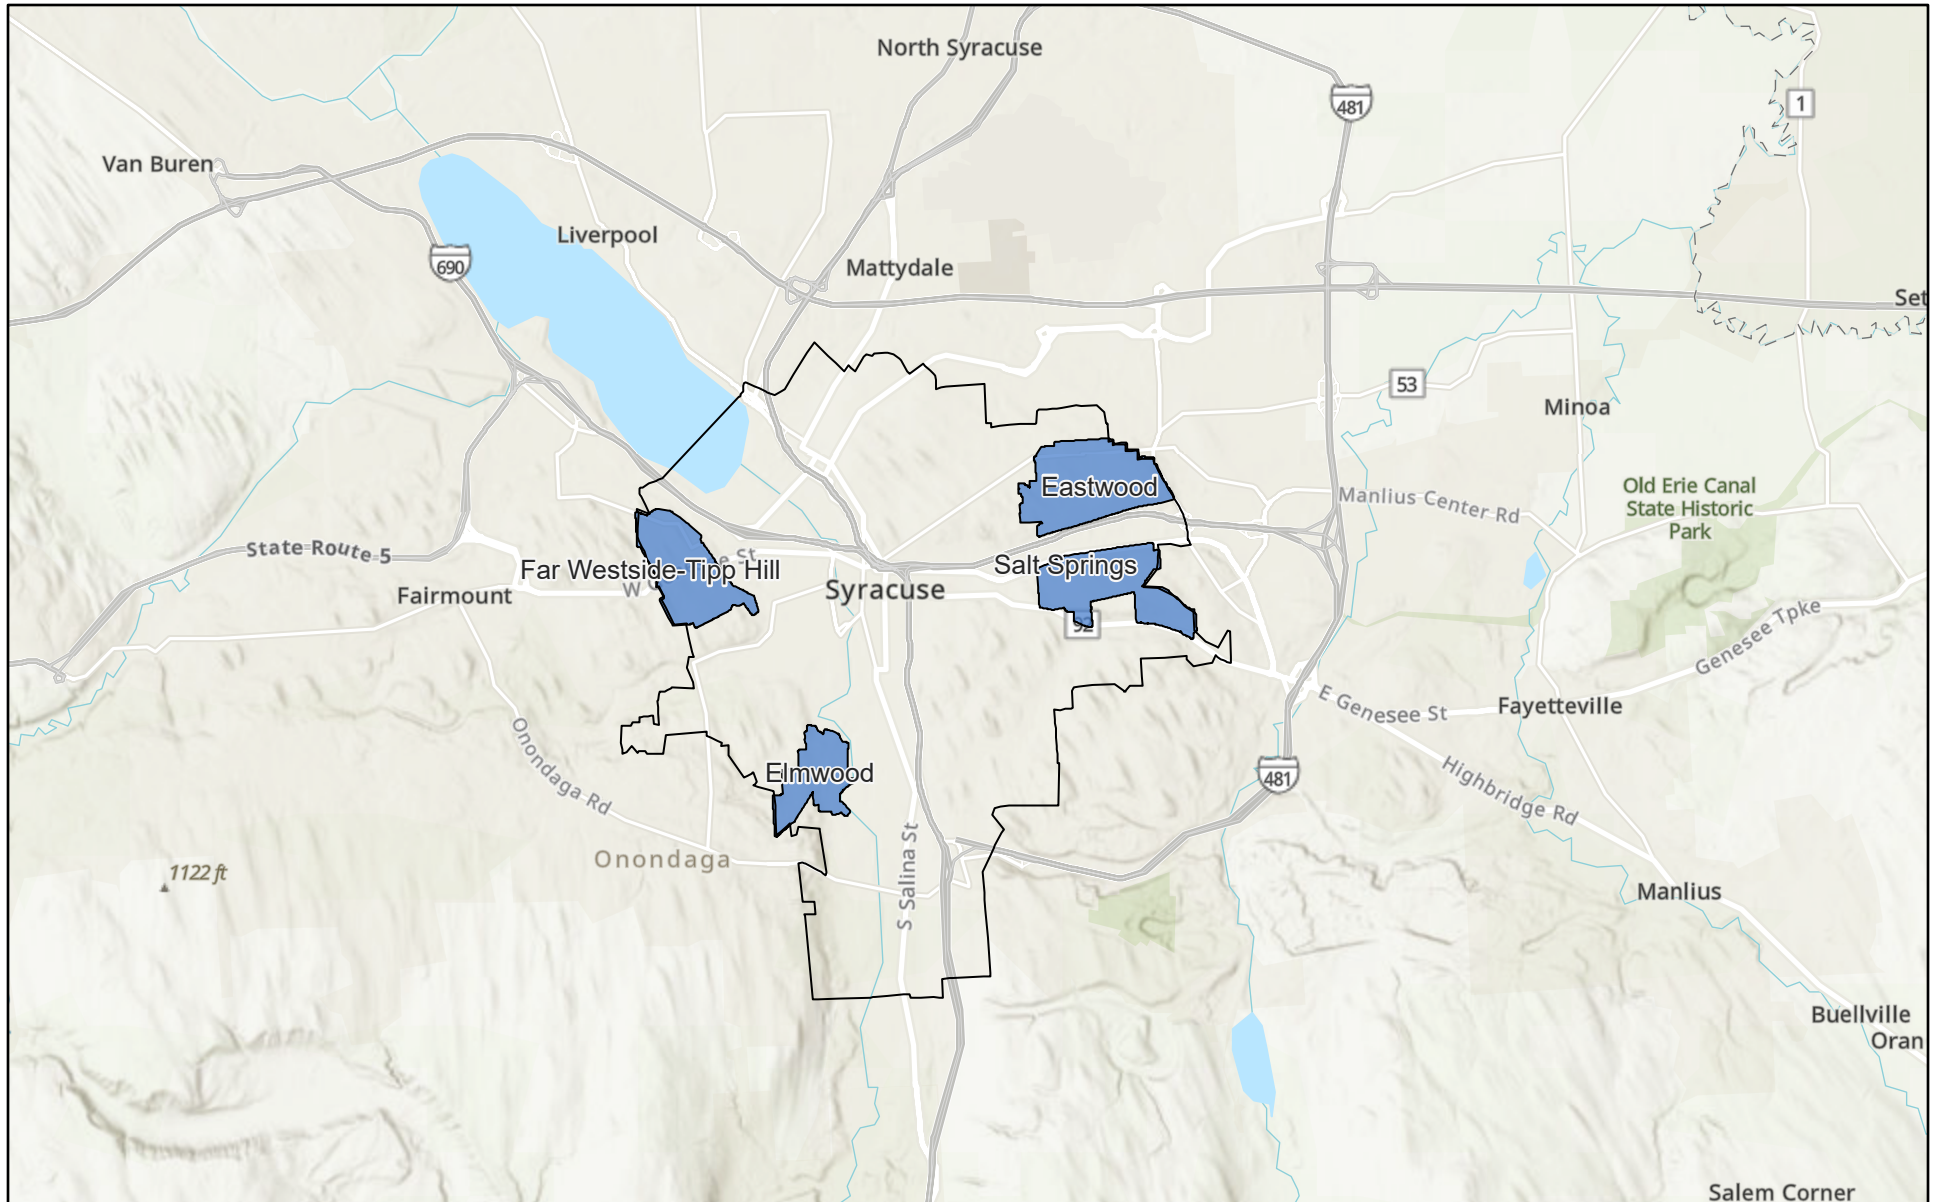

Syracuse Housing Strategy: Waves 1 & 2

4/2/2026

 Syracuse City Boundary

 Housing Strategy Areas

Wave 1: Tipp Hill-Far Westside & Salt Springs

Wave 2: Eastwood & Elmwood

1:178,321

Sources: Esri, TomTom, Garmin, FAO, NOAA, USGS, (c) OpenStreetMap contributors, and the GIS User Community, Esri, NASA, NGA, USGS