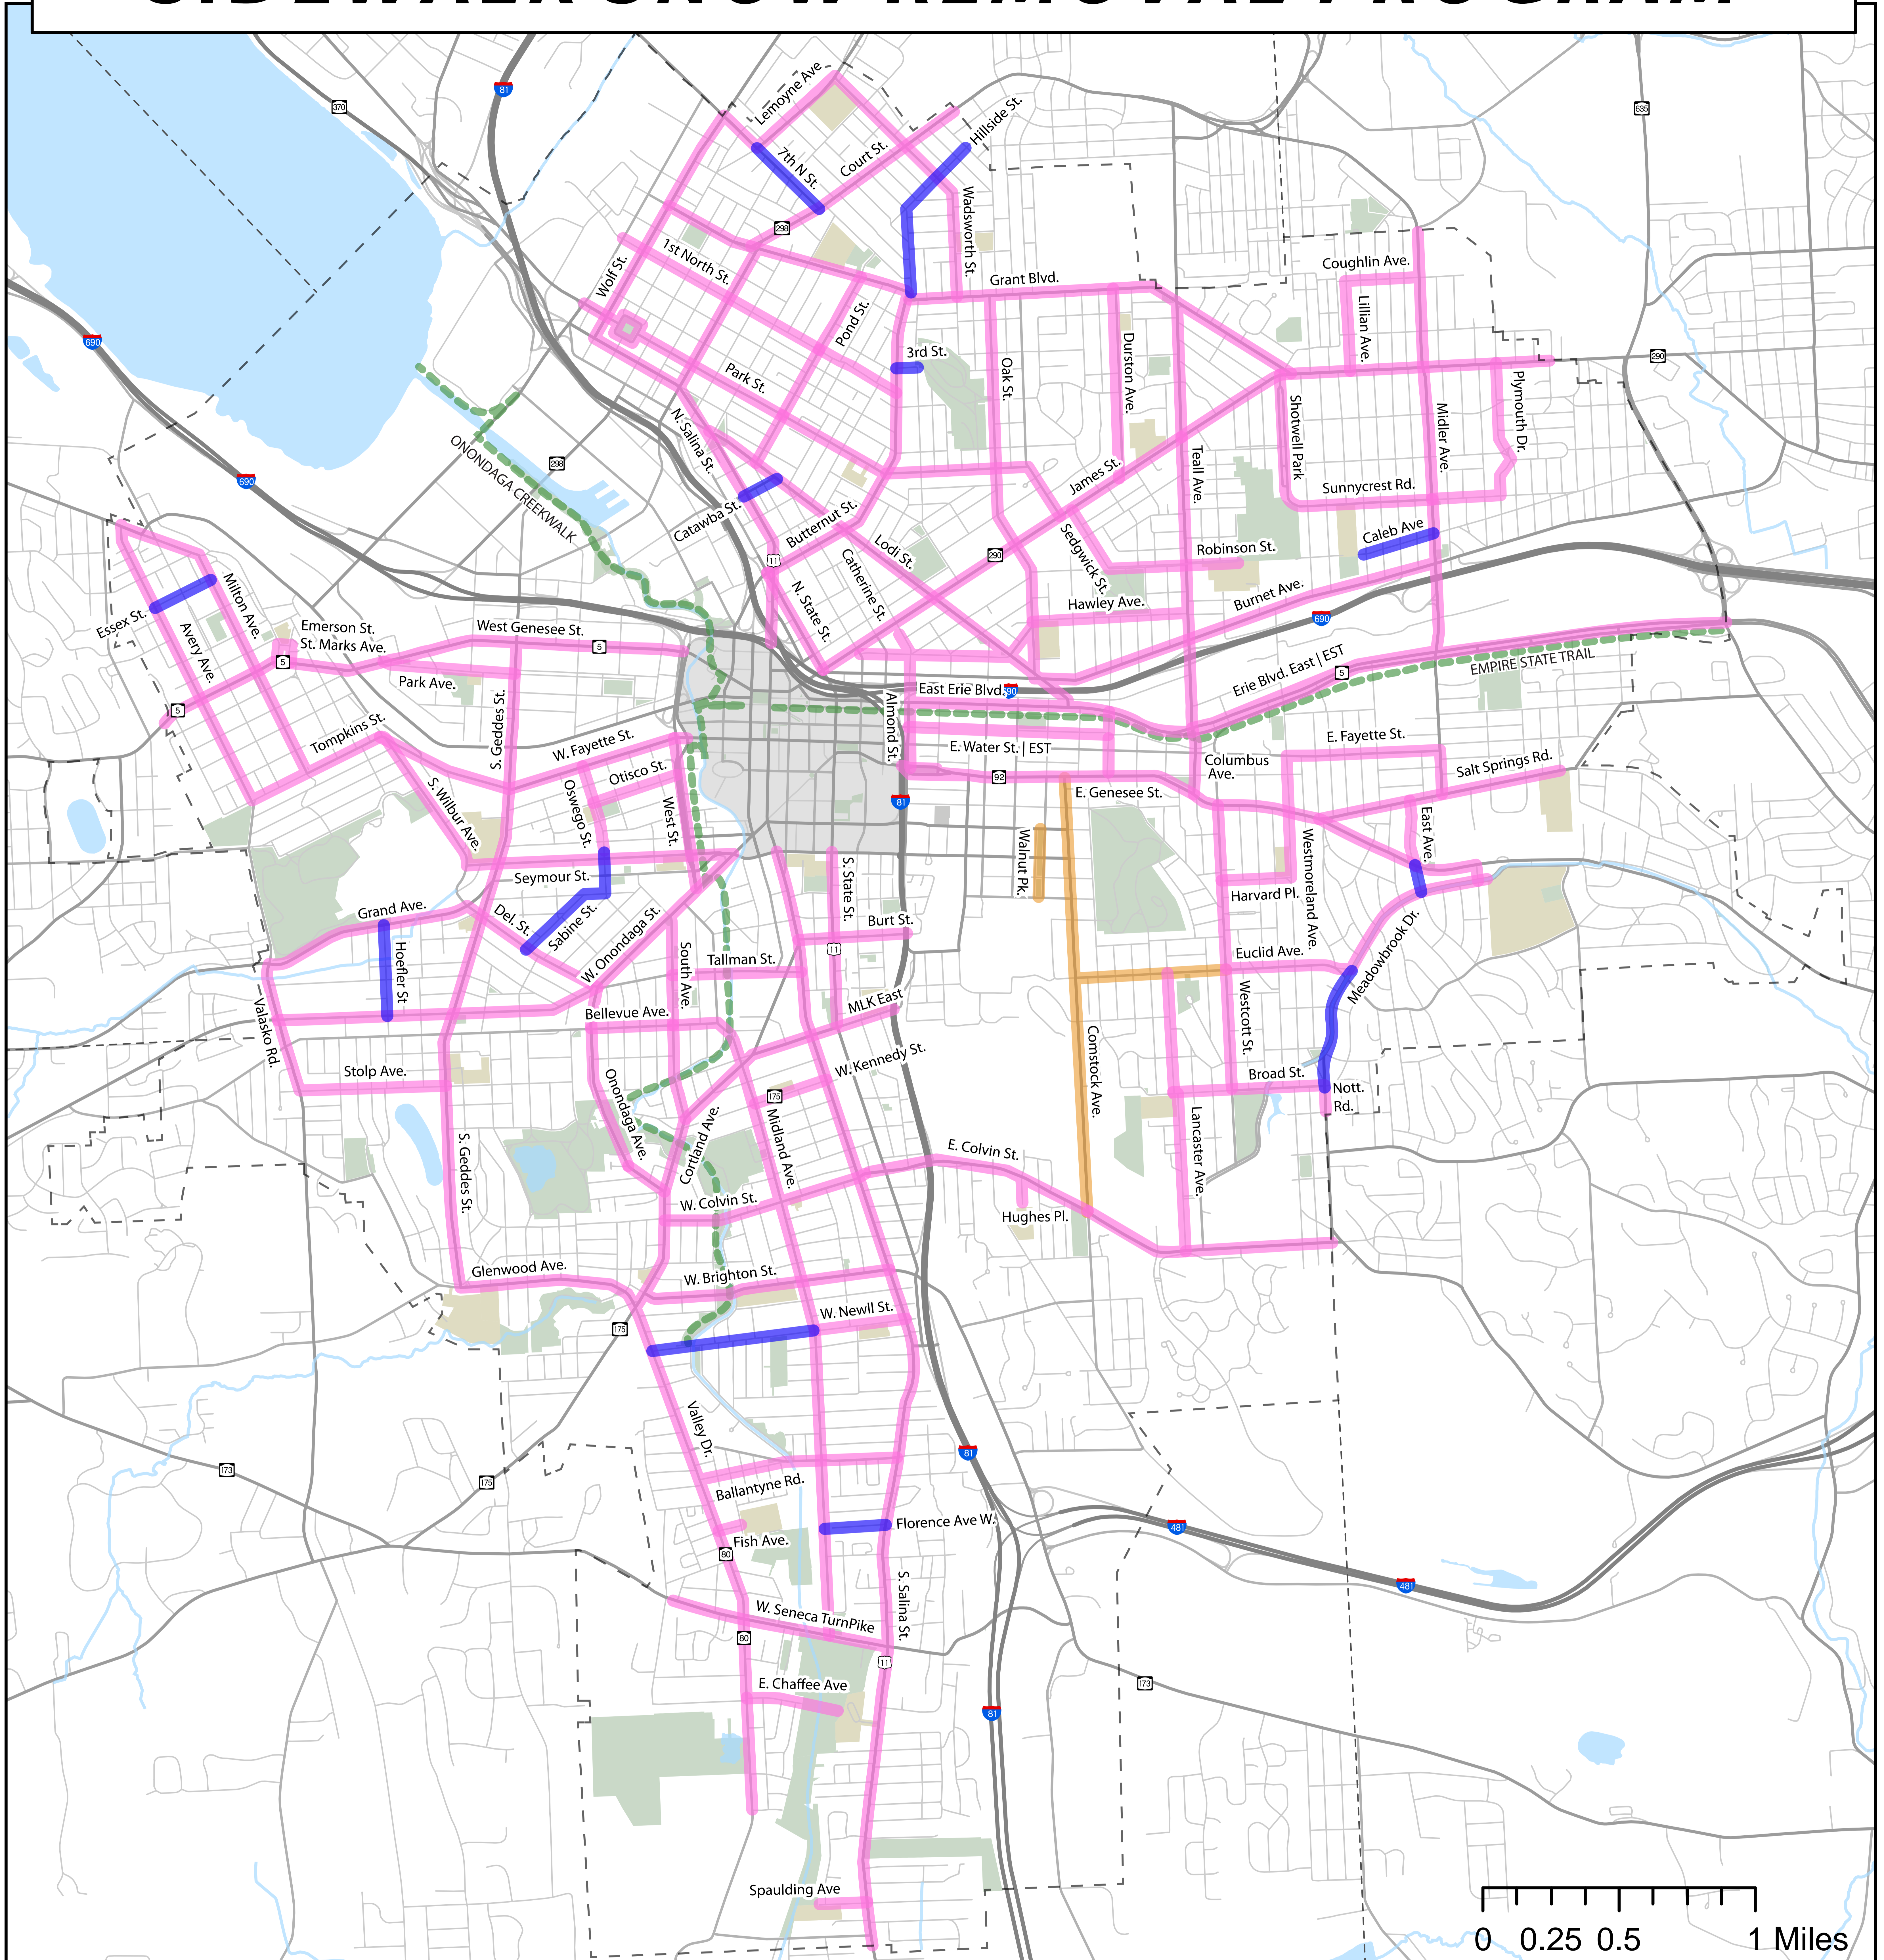

SIDEWALK SNOW REMOVAL PROGRAM

SRP V5.1 2023 - 2024 CLEARANCE MAP

-  New Routes
-  Snow Removal Routes
-  Partner Routes
-  Other (Trail) Clearings
-  Parks
-  School Parcels
-  Downtown Clearing Area