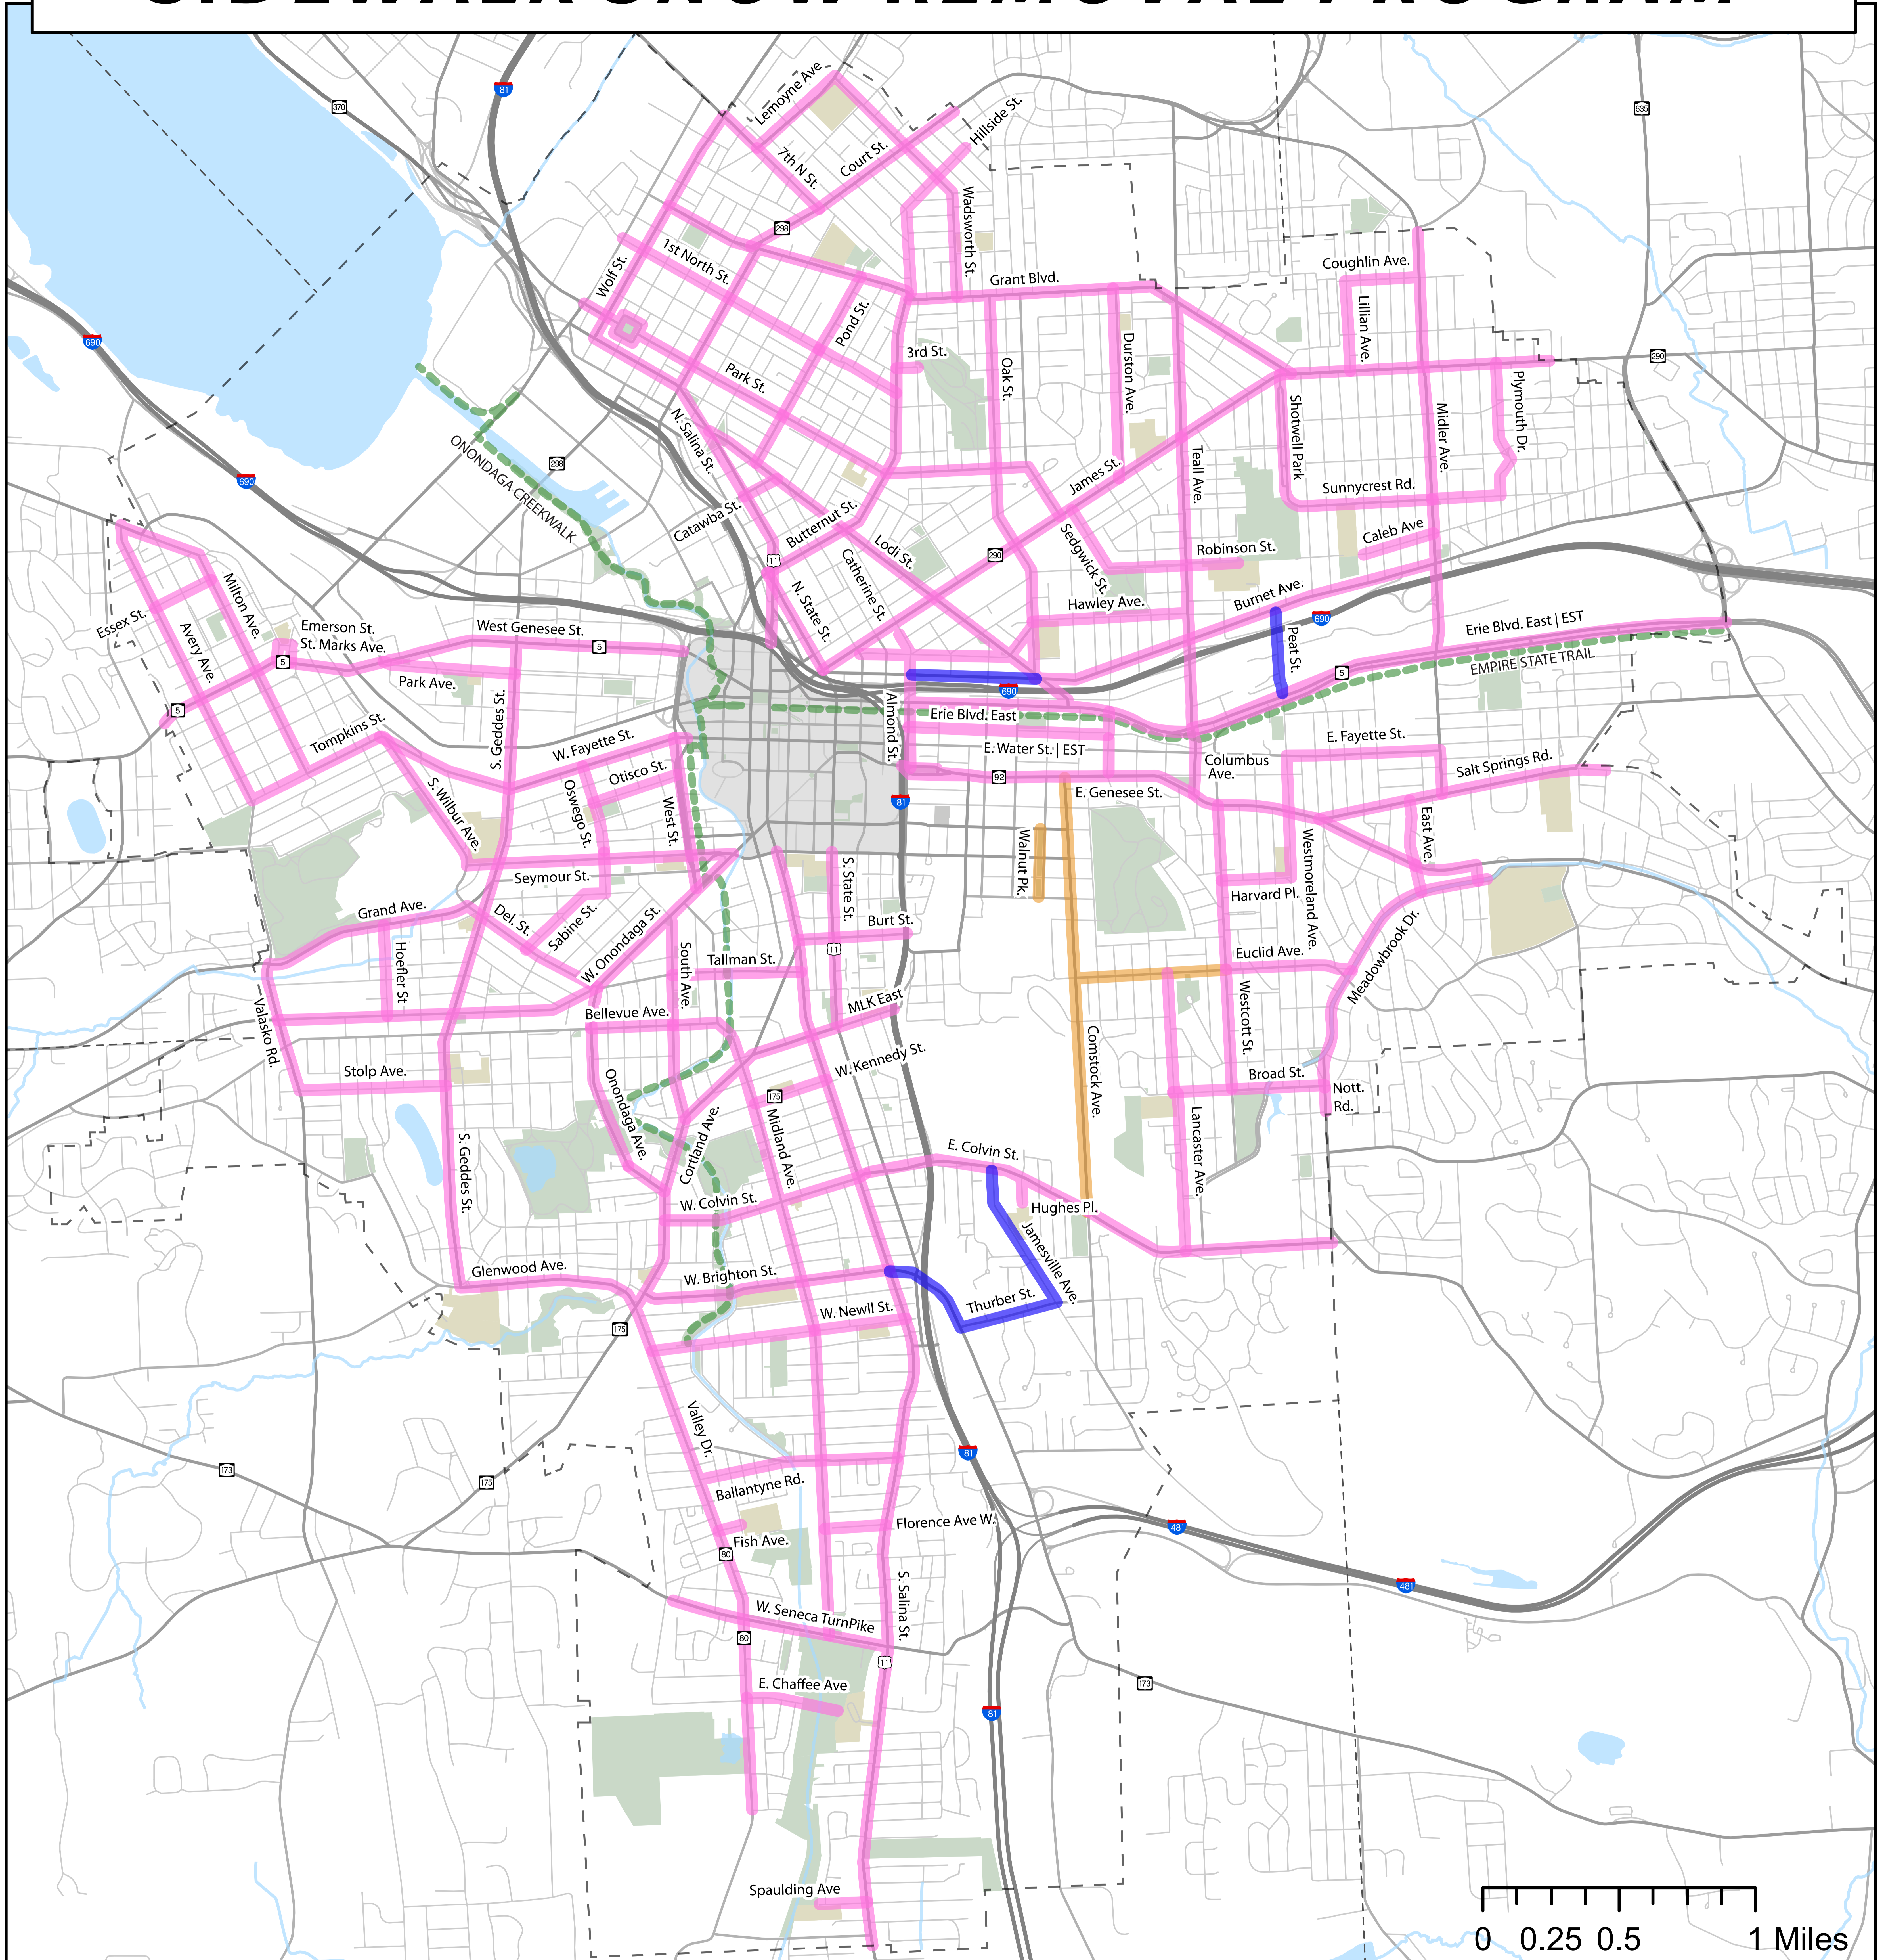

SIDEWALK SNOW REMOVAL PROGRAM

SRP V6.1

2024 - 2025

CLEARANCE MAP

- New Routes
- Snow Removal Routes
- Partner Routes
- Other (Trail) Clearings
- Parks
- School Parcels
- Downtown Clearing Area

DEPARTMENT OF
PUBLIC WORKS

SMTC