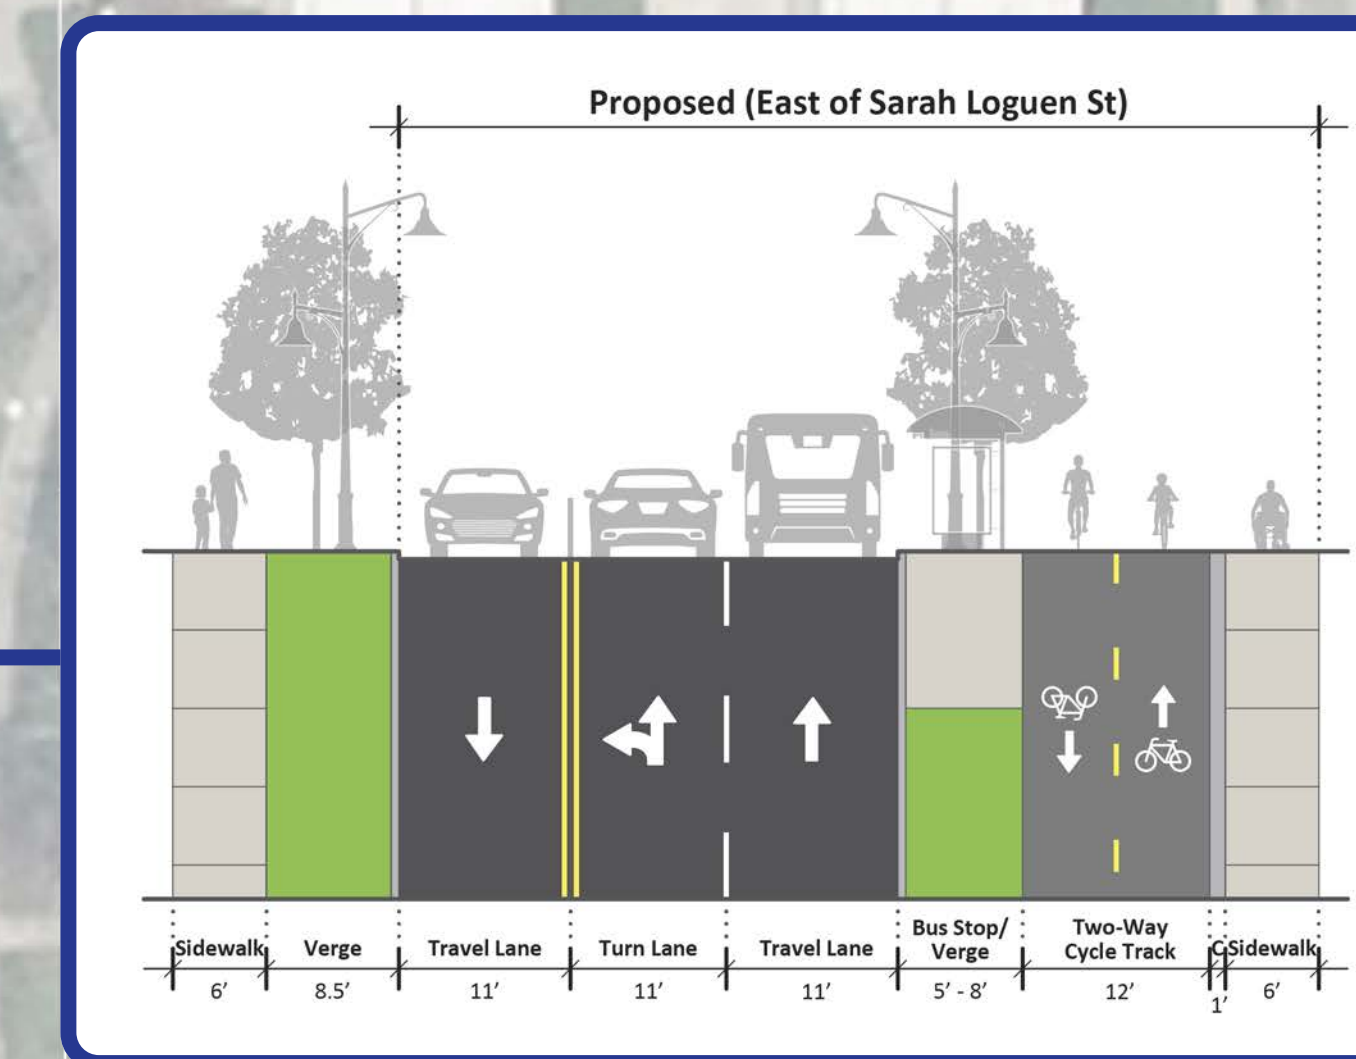

ADAMS STREET

CONCEPT DESIGN BOARD 1 OF 1 (S SALINA ST TO S STATE ST)

Syracuse Transit Hub

FACING EAST →

← FACING WEST

STEAM School

ITC

Syracuse Fire Station

HARRISON STREET

CONCEPT DESIGN BOARD 1 OF 1 (ALMOND ST TO IRVING AVE)

← FACING WEST

← FACING WEST

Upstate Medical University Garage

Sarah Loguen St

Elizabeth Blackwell St

Harrison St