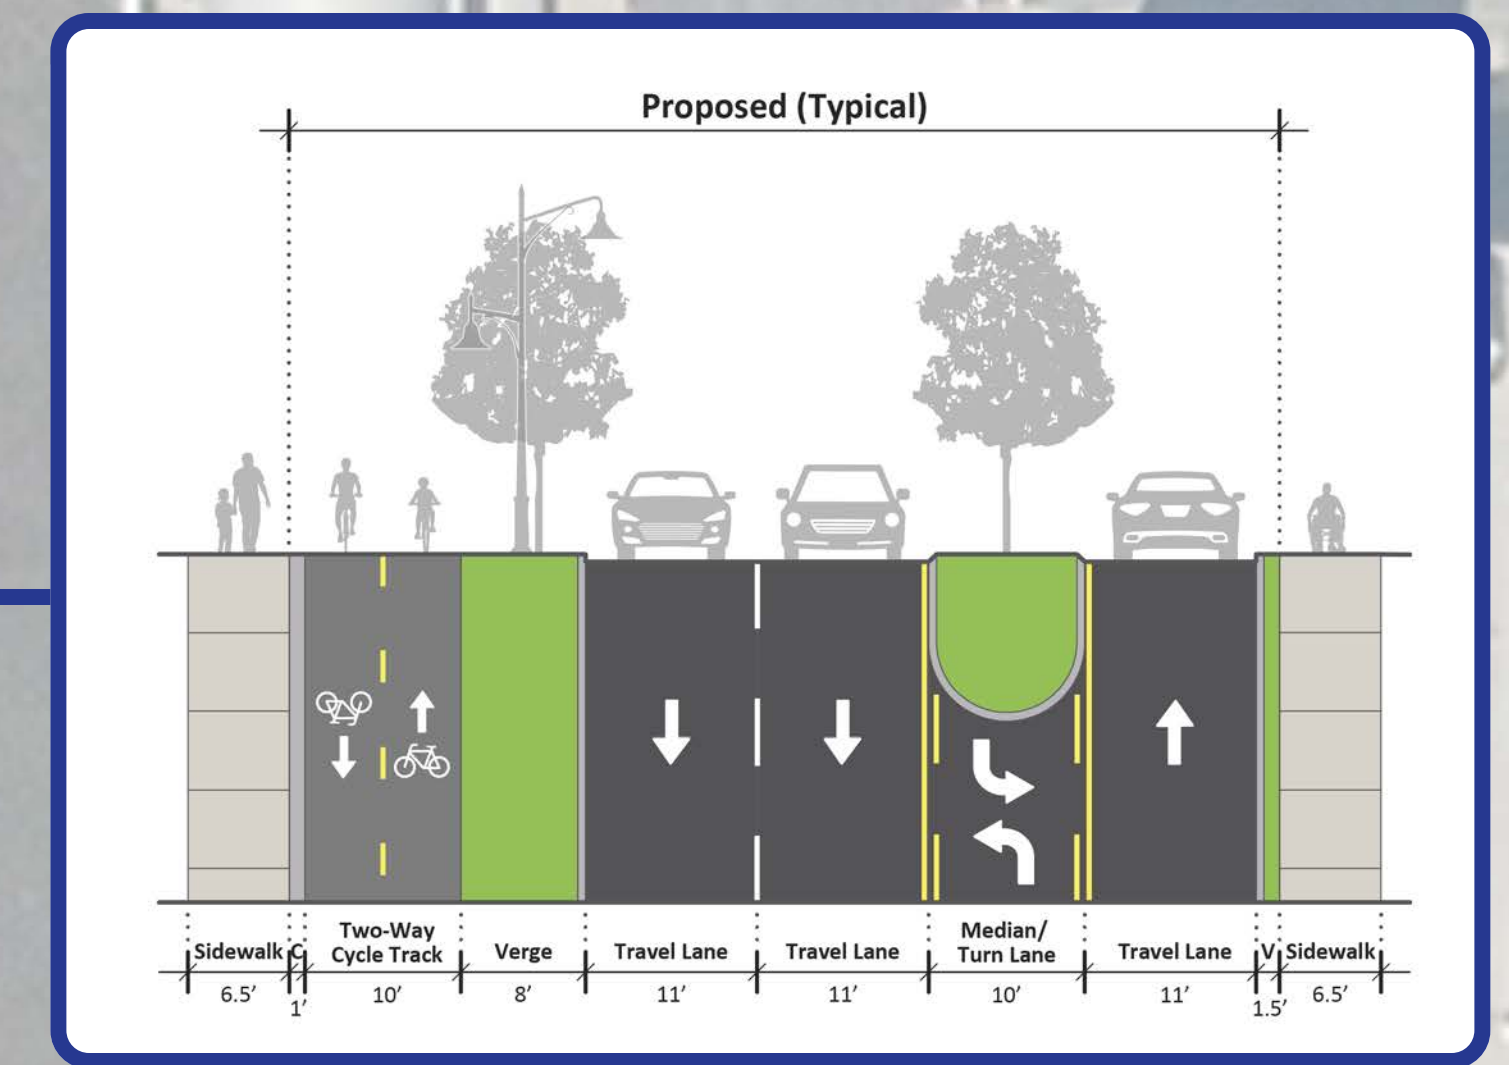

ADAMS STREET

CONCEPT DESIGN BOARD 1 OF 1 (S SALINA ST TO S STATE ST)

Syracuse Transit Hub

FACING EAST →

← FACING WEST

STEAM School

ITC

Syracuse Fire Station

HARRISON STREET

CONCEPT DESIGN BOARD 1 OF 1 (ALMOND ST TO IRVING AVE)

← FACING WEST

← FACING WEST

Upstate Medical University Garage

Sarah Loguen St

Elizabeth Blackwell St

Harrison St