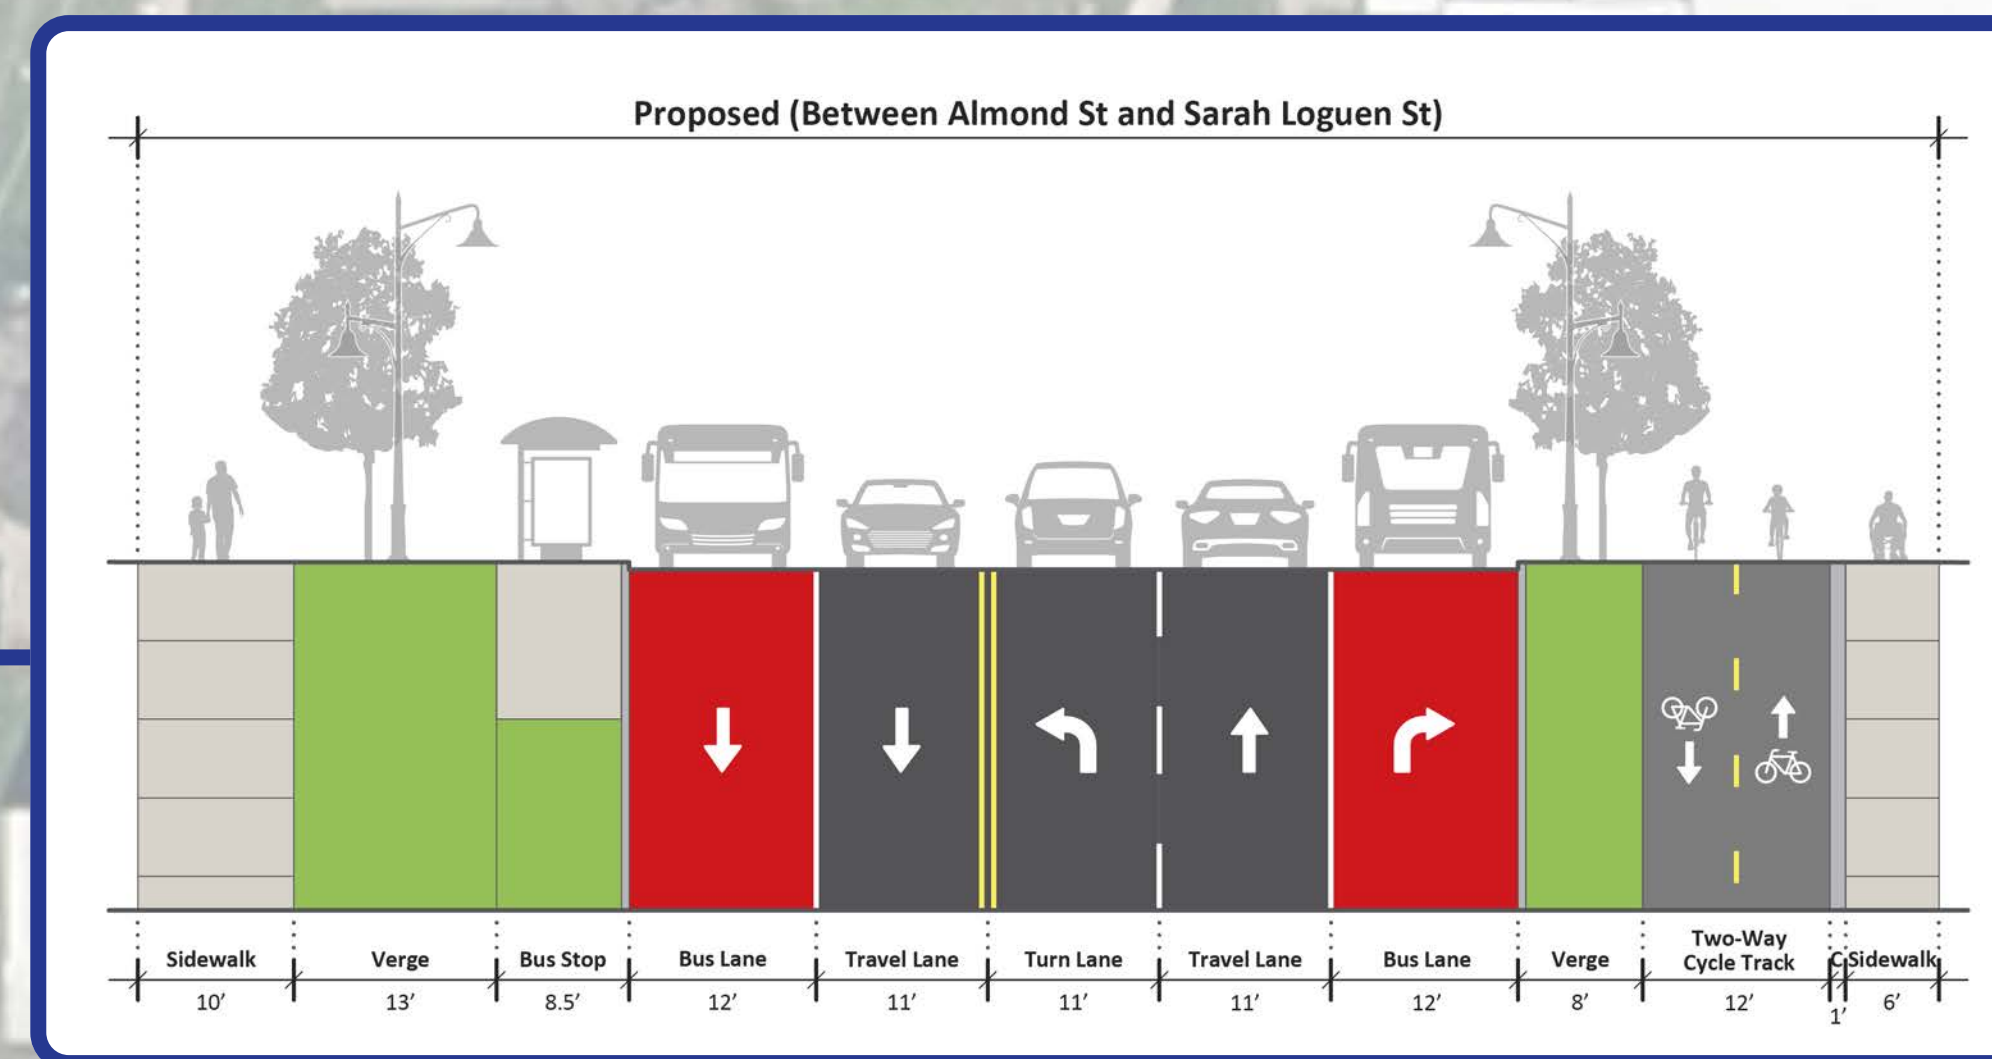

ADAMS STREET

CONCEPT DESIGN BOARD 1 OF 1 (S SALINA ST TO S STATE ST)

Syracuse Transit Hub

FACING EAST →

← FACING WEST

STEAM School

ITC

Syracuse Fire Station

HARRISON STREET

CONCEPT DESIGN BOARD 1 OF 1 (ALMOND ST TO IRVING AVE)

← FACING WEST

← FACING WEST

Upstate Medical University Garage

Sarah Loguen St

Elizabeth Blackwell St

Harrison St