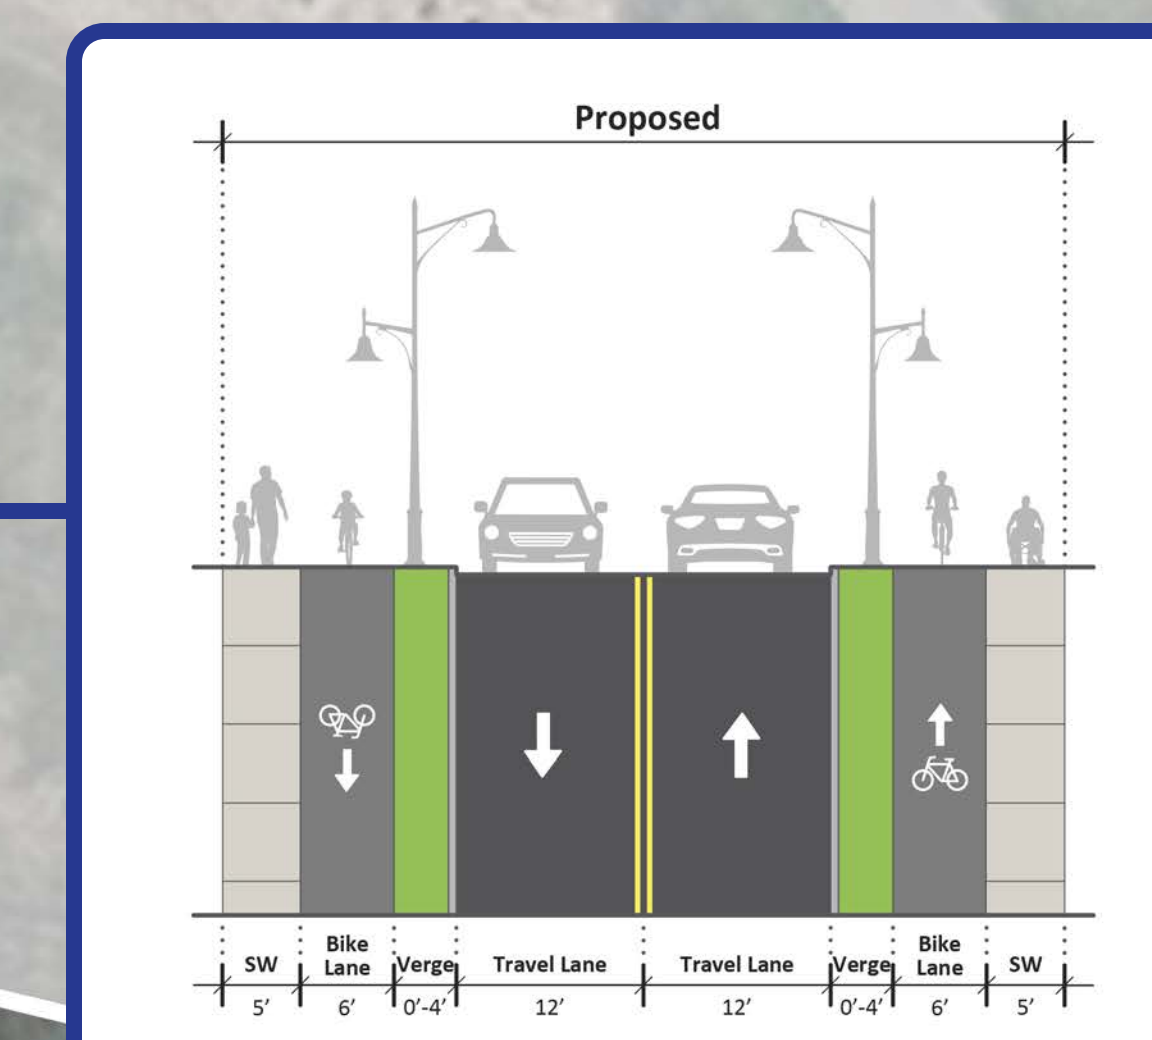

E Colvin St

S State St

Garfield Ave

MATCH LINE

EXISTING

← FACING WEST

PROPOSED

← FACING WEST

COLVIN STREET

CONCEPT DESIGN BOARD 2 OF 2 (GARFIELD AVE TO MOORE AVE)

← FACING WEST

MATCH LINE

Garfield Ave

E Colvin St

Dougal Ave

BL-81