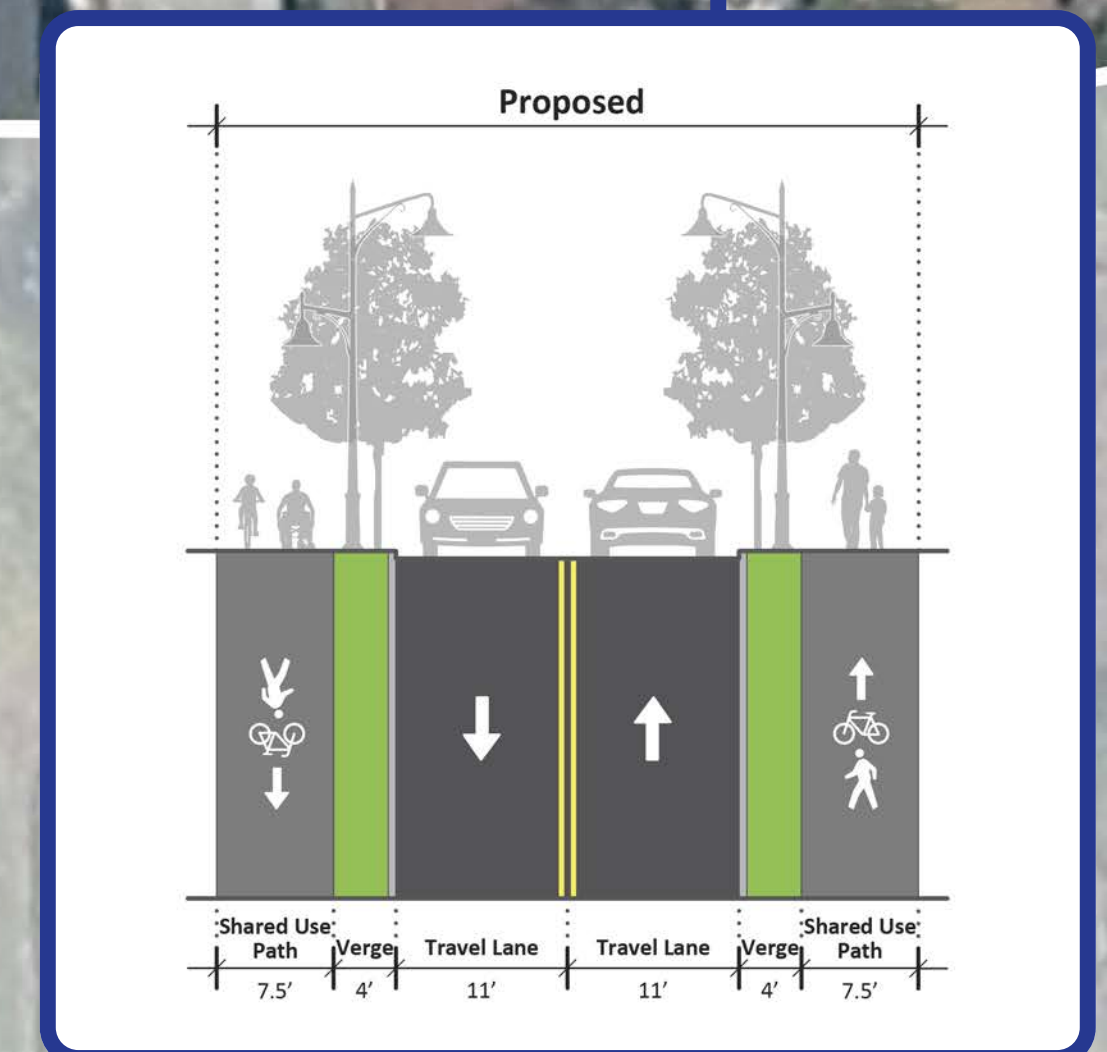

E Colvin St

S State St

Garfield Ave

MATCH LINE

EXISTING

← FACING WEST

PROPOSED

← FACING WEST