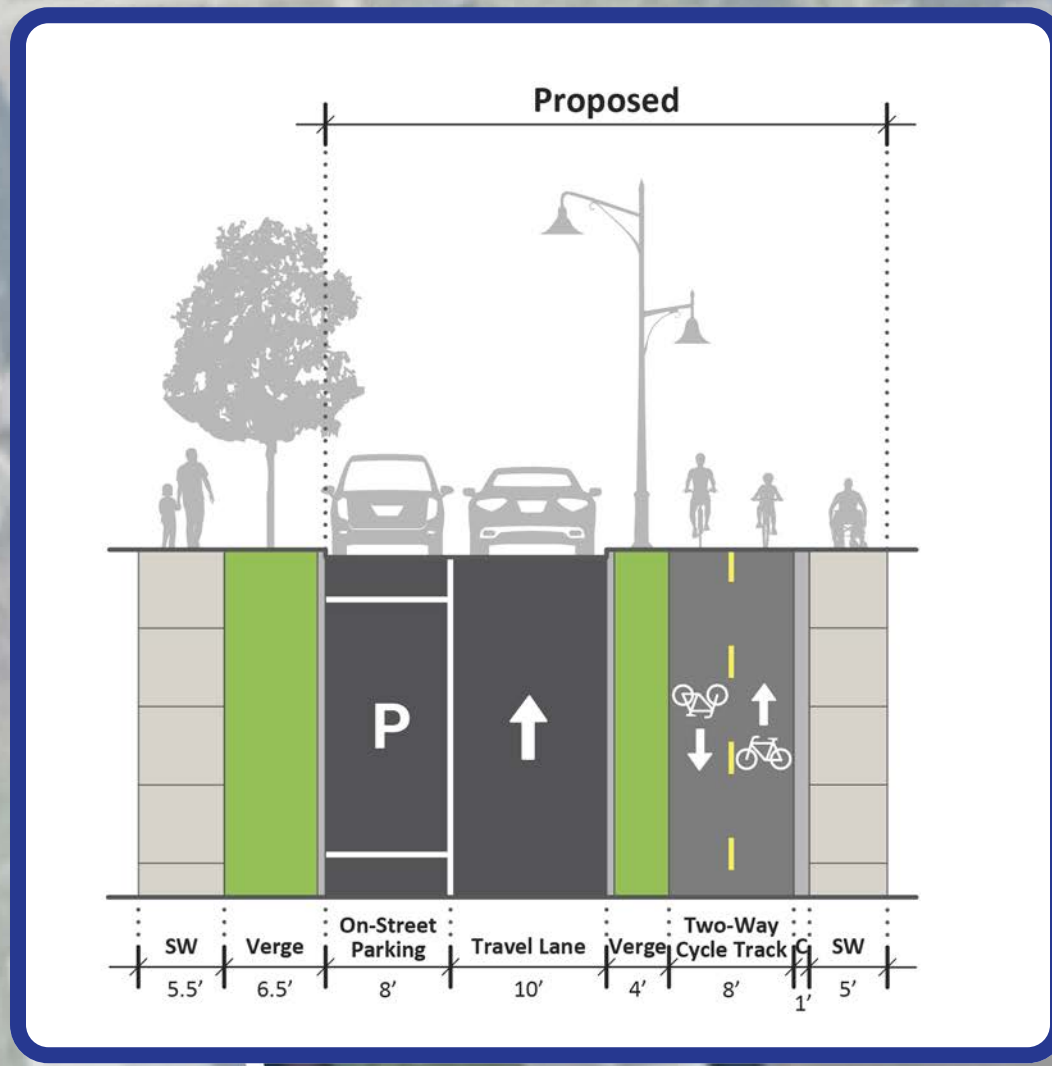

COLVIN STREET

CONCEPT DESIGN BOARD 1 OF 2 (WEBSTER AVE TO GARFIELD AVE)

← FACING WEST

W Colvin St

United States Postal Service

Beauchamp Branch Library

Antioch Baptist Church

Salina St

E Colvin St

S State St

Garfield Ave

MATCH LINE

EXISTING

← FACING WEST

PROPOSED

← FACING WEST