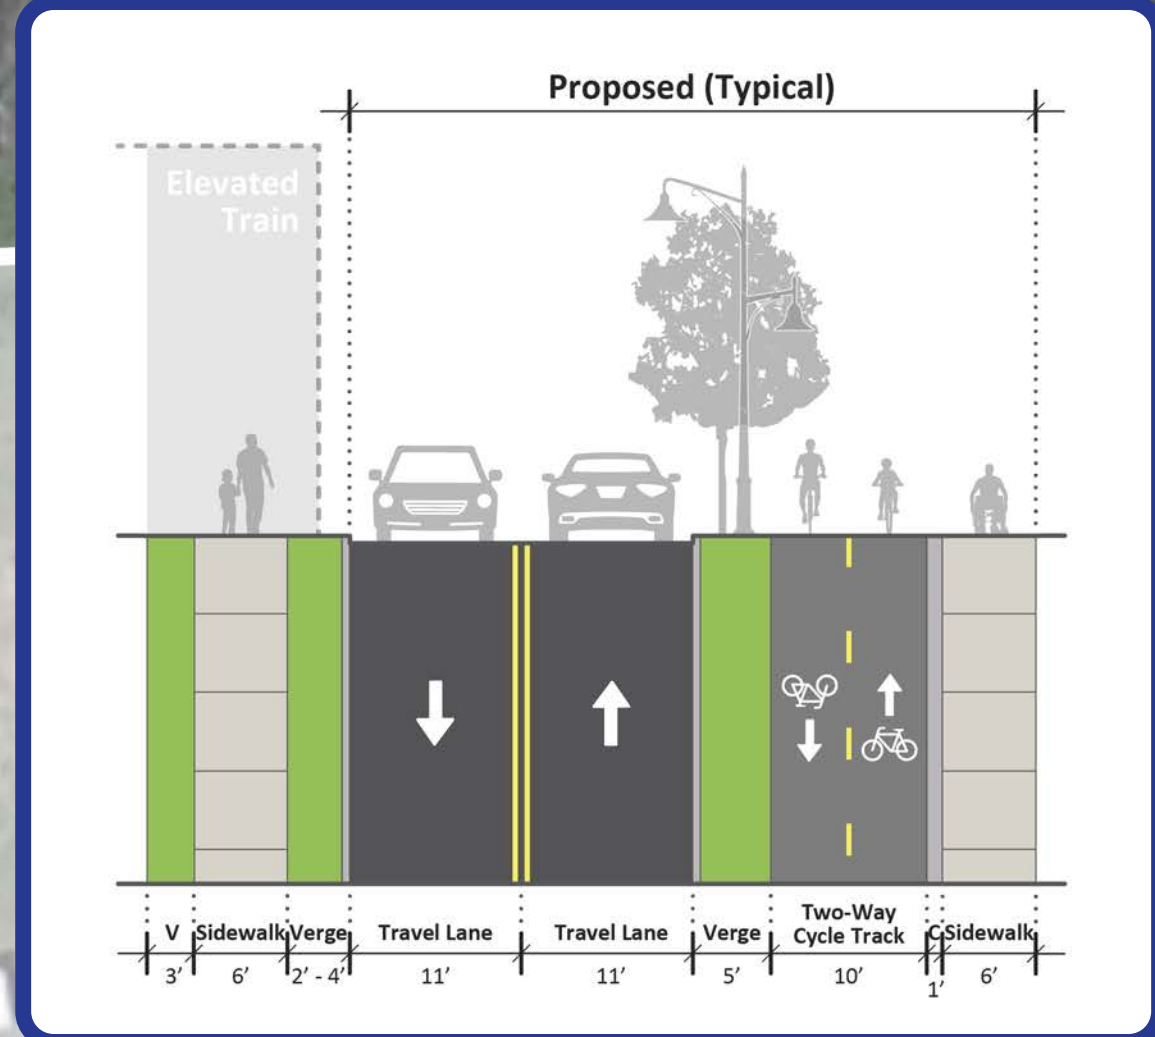

TAYLOR STREET

CONCEPT DESIGN BOARD 1 OF 2 (S CLINTON ST TO STATE ST)

← FACING WEST

TAYLOR STREET

CONCEPT DESIGN BOARD 2 OF 2 (MONTGOMERY ST TO S MCBRIDE ST)

EXISTING

PROPOSED

FACING EAST →