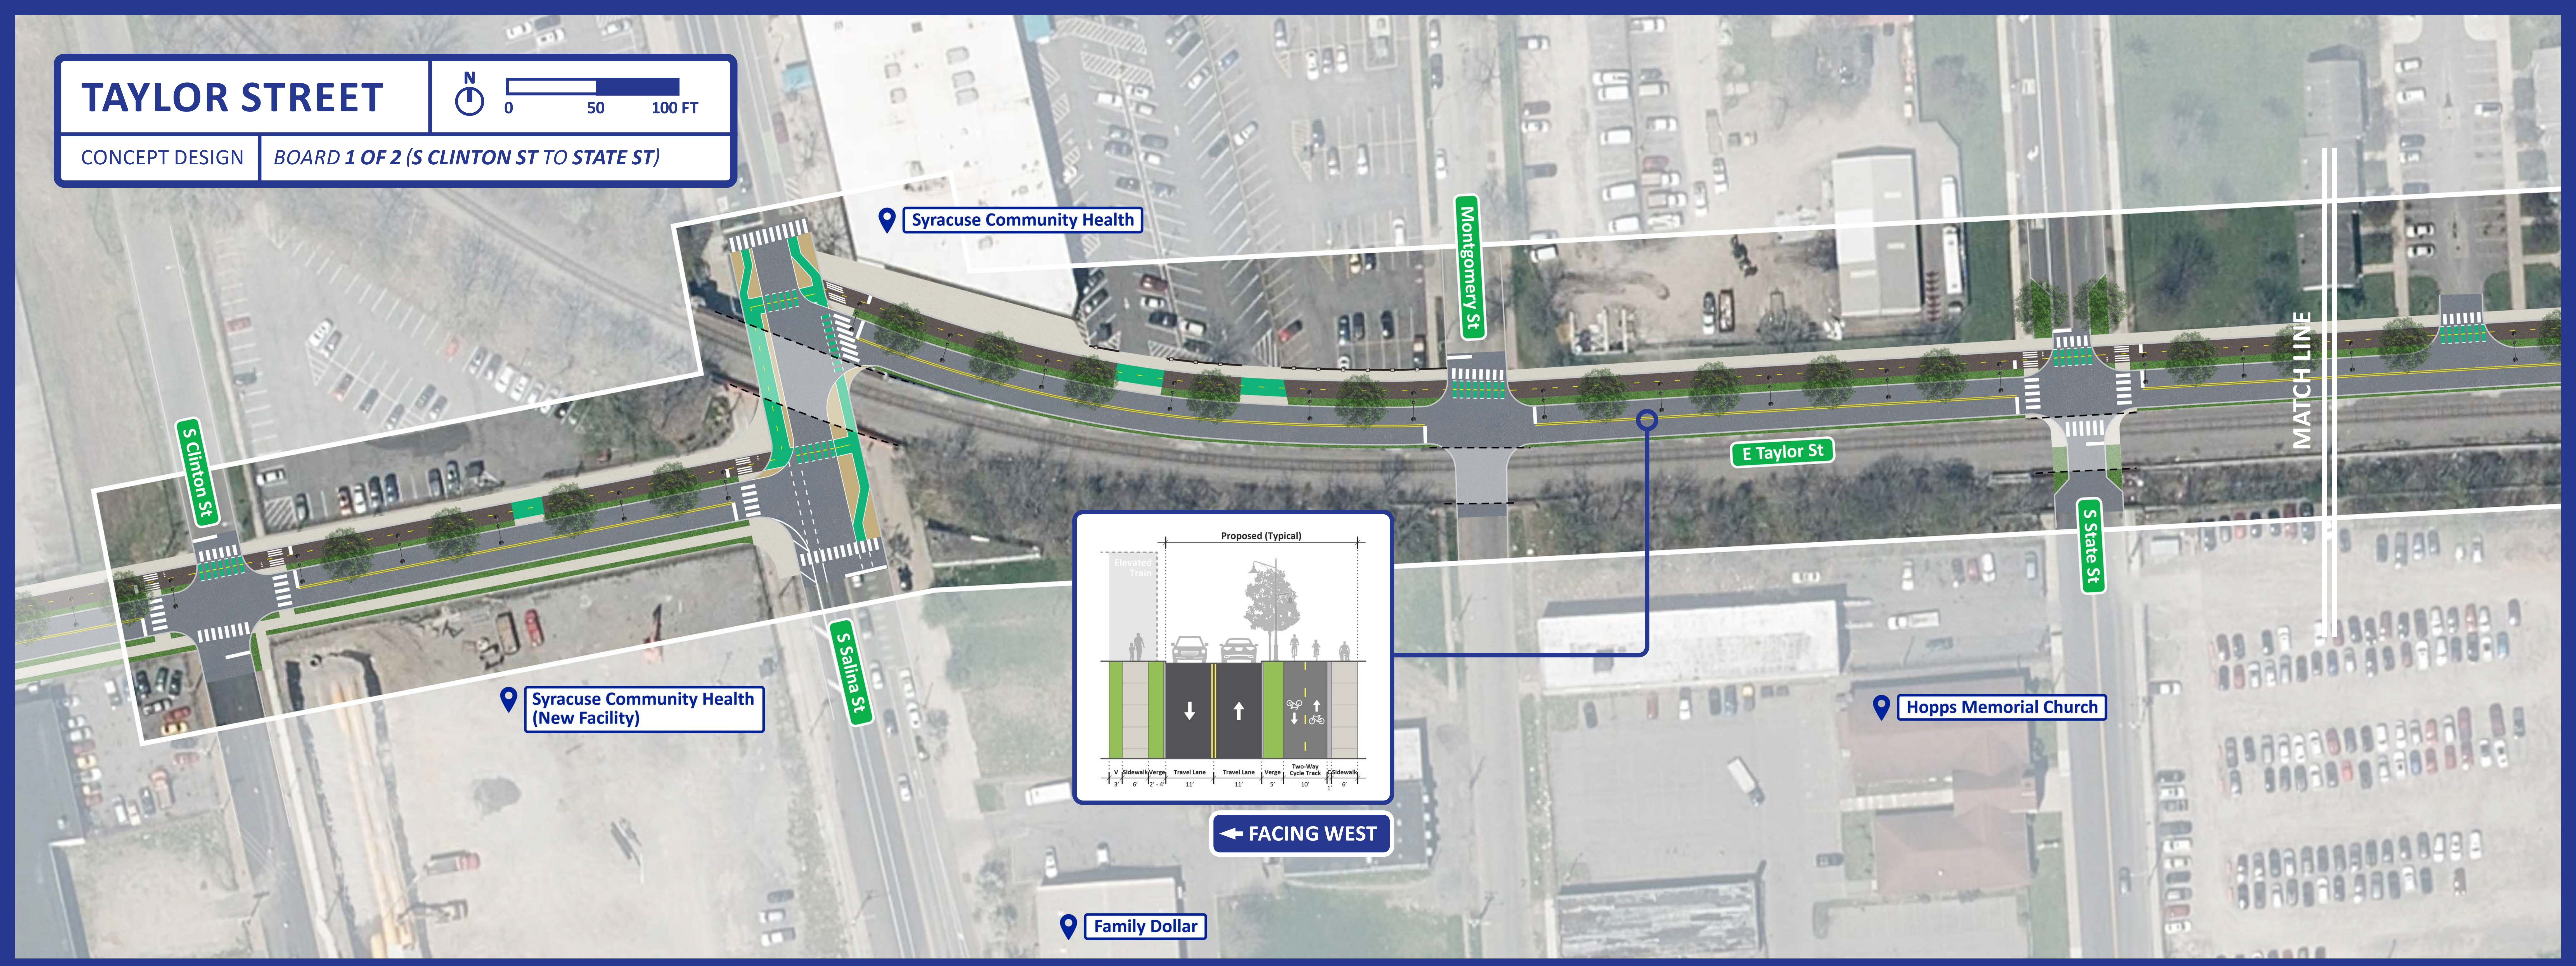

TAYLOR STREET

CONCEPT DESIGN BOARD 1 OF 2 (S CLINTON ST TO STATE ST)

← FACING WEST

TAYLOR STREET

CONCEPT DESIGN BOARD 2 OF 2 (MONTGOMERY ST TO S MCBRIDE ST)

EXISTING

PROPOSED

FACING EAST →