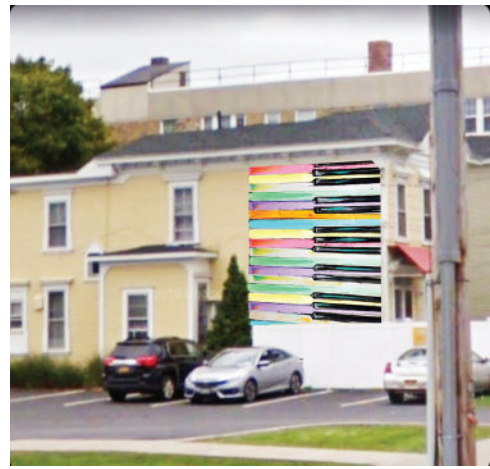

PIANO

Musical Siding - Piano

Large Scale piano and keys will tower the right side of the building butting up to the white trim along the house. The keys will be painted in various bright colors with multicolored highlights added. The black keys are painted with a 3d shadow and colored highlights with musicians names.